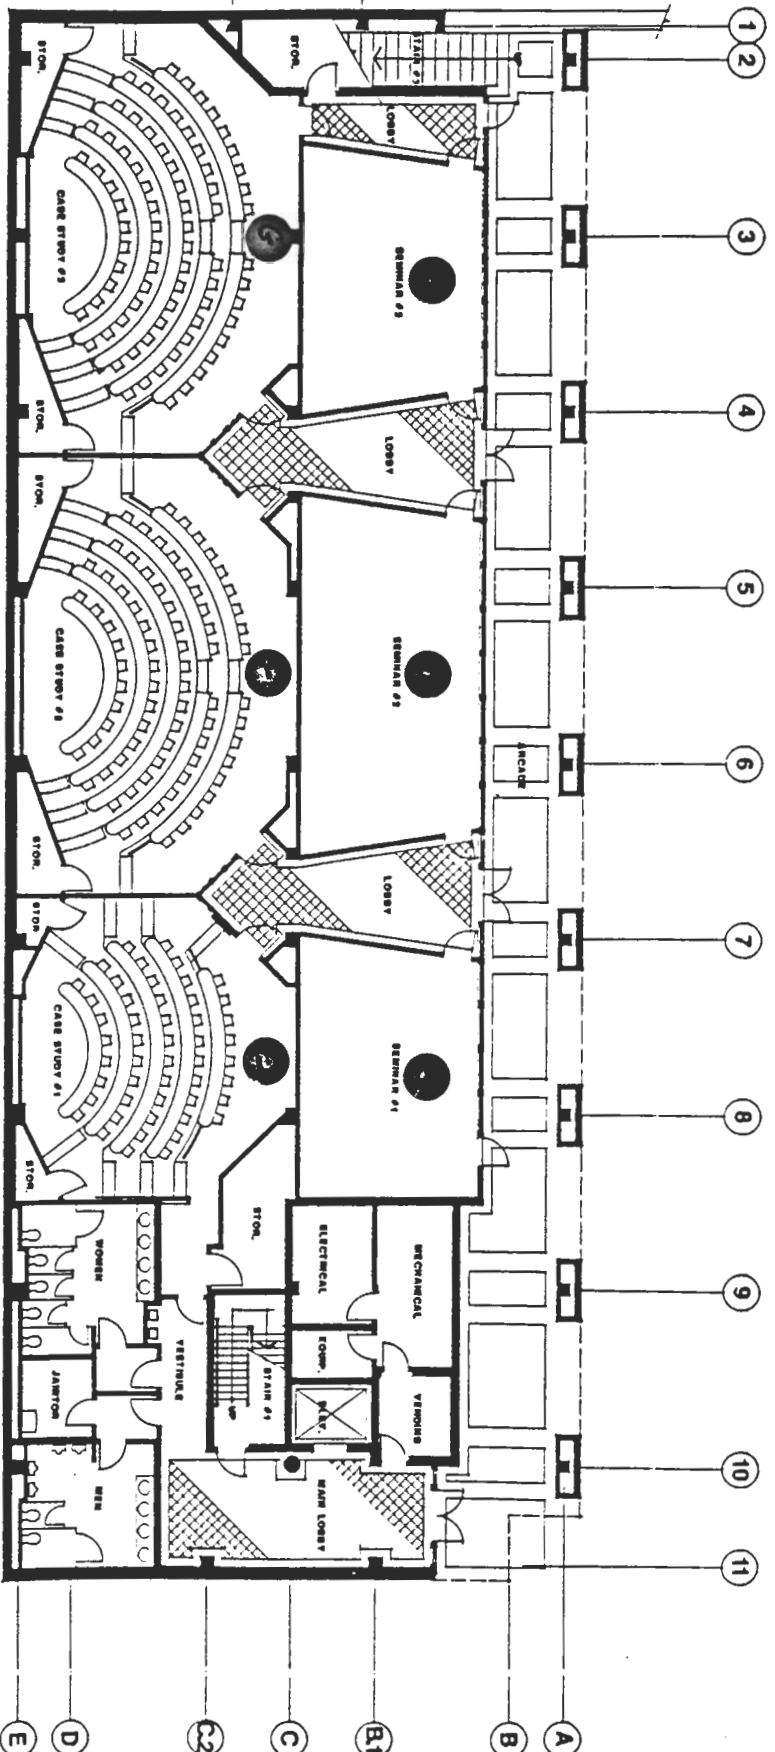

**SITE PLAN**  
**GRADUATE SCHOOL OF MANAGEMENT**

SCALE: 1" = 16'-0"

**GROUND LEVEL FLOOR PLAN**  
**GRADUATE SCHOOL OF MANAGEMENT**

SCALE: 1/4" = 1'-0"

**FIRST LEVEL FLOOR PLAN**  
**GRADUATE SCHOOL OF MANAGEMENT**

SCALE: 1/8" = 1'-0"

**SECOND LEVEL FLOOR PLAN**  
**GRADUATE SCHOOL OF MANAGEMENT**

SCALE: 1/8" = 1'-0"

# THIRD LEVEL FLOOR PLAN GRADUATE SCHOOL OF MANAGEMENT

SCALE: 1/8" = 1'-0"