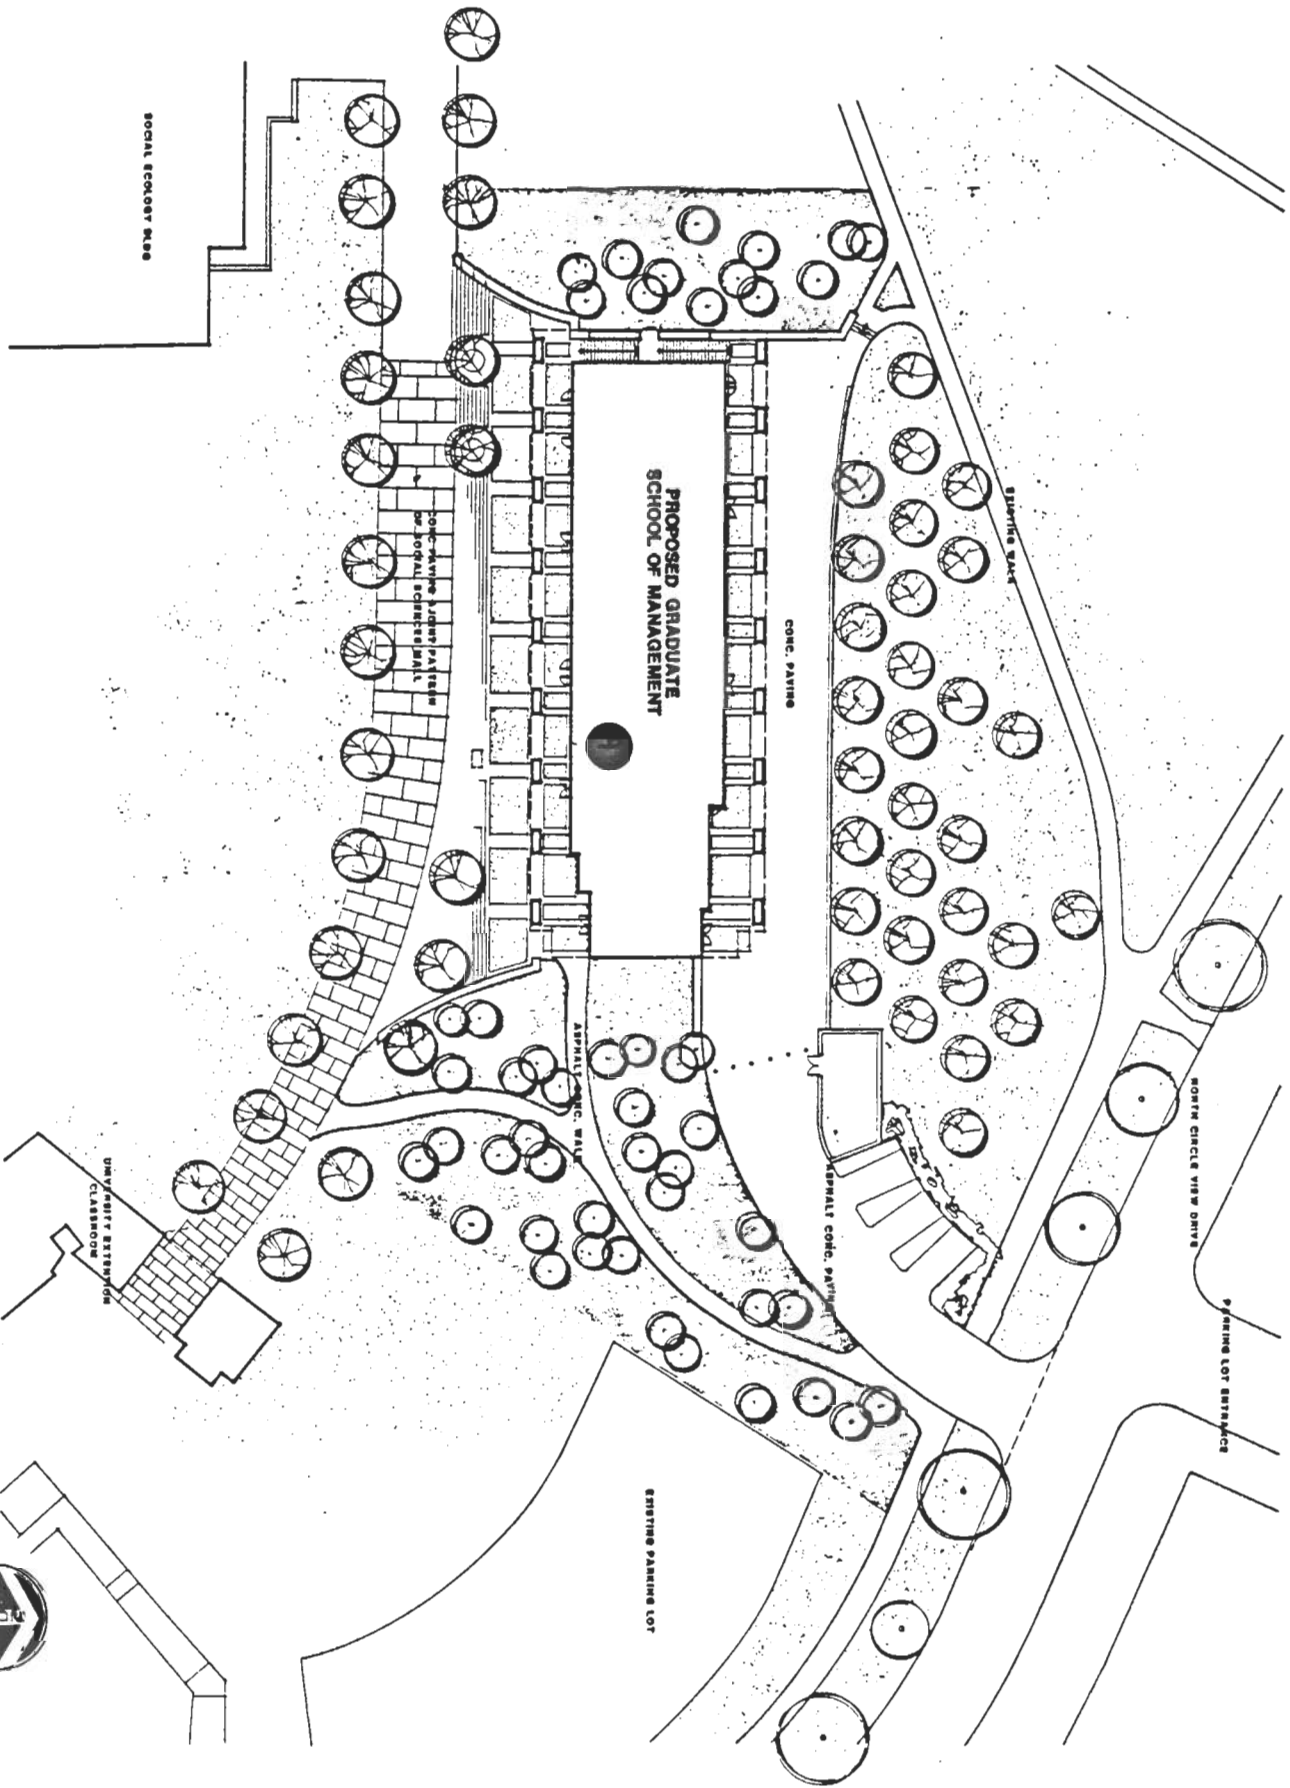

**SITE PLAN**  
**GRADUATE SCHOOL OF MANAGEMENT**

SCALE: 1" = 16'-0"

**GROUND LEVEL FLOOR PLAN**  
**GRADUATE SCHOOL OF MANAGEMENT**

SCALE: 1/4" = 1'-0"

**FIRST LEVEL FLOOR PLAN**  
**GRADUATE SCHOOL OF MANAGEMENT**

SCALE: 1/8" = 1'-0"

**SECOND LEVEL FLOOR PLAN**  
**GRADUATE SCHOOL OF MANAGEMENT**

SCALE: 1/8" = 1'-0"

# THIRD LEVEL FLOOR PLAN GRADUATE SCHOOL OF MANAGEMENT

SCALE: 1/8" = 1'-0"